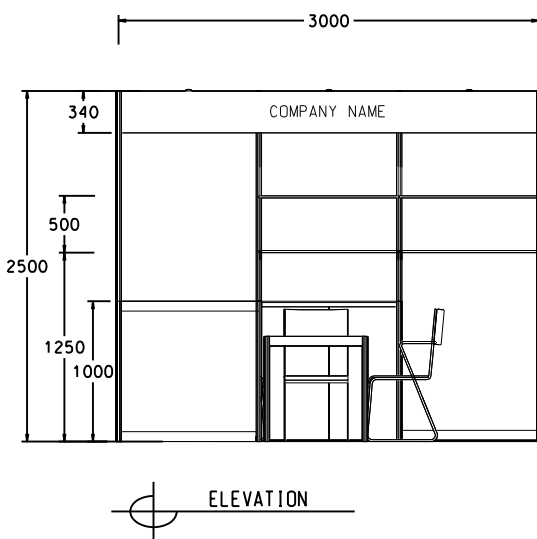

3M x 3M Standard Booth

三米乘三米標準攤位

BOOTH SPECIFICATIONS		QTY.
	LOCKABLE CABINET 連鎖地櫃 (1000L x 500W x 1000H mm)	3
	WOODEN DISPLAY SHELF FLAT 層板 (2000W X 300D mm)	2
	500W SOCKET 插座	1
	23W ENERGY SAVING LAMP LONGARMED SPOTLIGHT (YELLOW LIGHT) 23瓦特慳電燈膽長臂射燈 (黃光)	4
	MEETING TABLE 會議檯 (700W x 700D x 750H mm)	1
	BLACK LEATHER CHAIR 黑皮椅	3
	RUBBISH BIN & CARPET 廢紙箱及地毯 (9 sq.m.)	