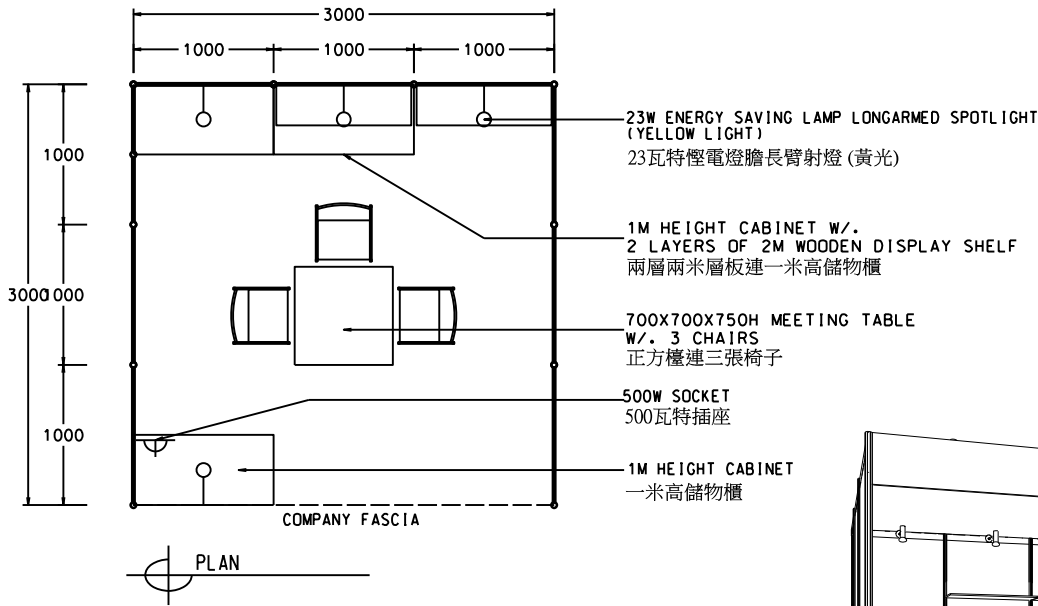

3M x 3M Standard Booth

三米乘三米標準攤位

BOOTH SPECIFICATIONS		QTY.
	LOCKABLE CABINET 連鎖地櫃 (1000L x 500W x 1000H mm)	3
	WOODEN DISPLAY SHELF FLAT 層板 (2000W X 300D mm)	2
	500W SOCKET 插座	1
	23W ENERGY SAVING LAMP LONGARMED SPOTLIGHT (YELLOW LIGHT) 23瓦特慳電燈膽長臂射燈 (黃光)	4
	MEETING TABLE 會議檯 (700W x 700D x 750H mm)	1
	BLACK LEATHER CHAIR 黑皮椅	3
	RUBBISH BIN & CARPET 廢紙箱及地毯 (9 sq.m.)	