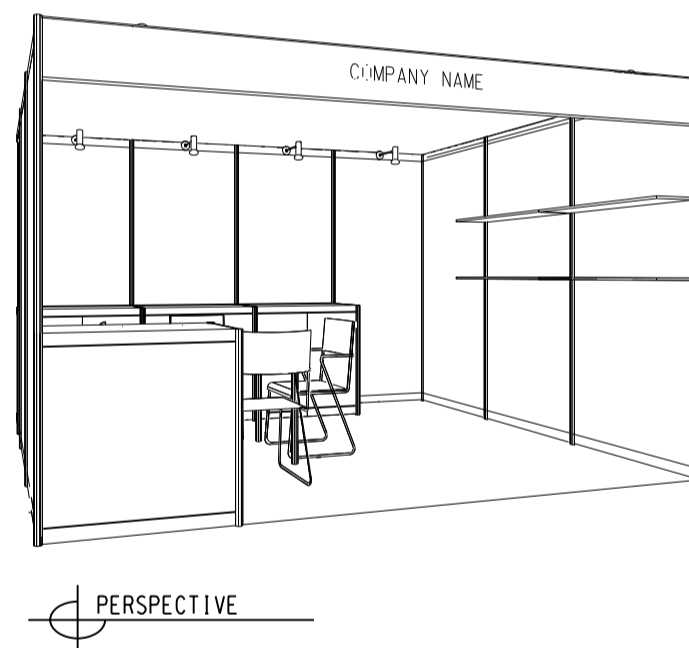

### 4M x 3M Standard Booth

四米乘三米標準攤位

BOOTH SPECIFICATIONS		QTY.
	1000W x 500D x 1000H CABINET	4
	2000W x 300D WOODEN DISPLAY SHELF	2
	500W SOCKET	1
	23W ENERGY SAVING LAMP LONGARMED SPOTLIGHT (YELLOW LIGHT)	6
	700W x 700D x 750H SQUARE MEETING TABLE	1
	BLACK LEATHER CHAIR	4
	RUBBISH BIN & CARPET (12sqm.)	

4M x 3M Left Corner Booth

四米乘三米左邊角位攤位

BOOTH SPECIFICATIONS		QTY.
	1000W x 500D x 1000H CABINET	4
	2000W x 300D WOODEN DISPLAY SHELF	2
	500W SOCKET	1
	23W ENERGY SAVING LAMP LONGARMED SPOTLIGHT (YELLOW LIGHT)	6
	700W x 700D x 750H SQUARE MEETING TABLE	1
	BLACK LEATHER CHAIR	4
RUBBISH BIN & CARPET (12sqm.)		

### 4M x 3M Right Corner Booth

四米乘三米右邊角位攤位

BOOTH SPECIFICATIONS		QTY.
	1000W x 500D x 1000H CABINET	4
	2000W x 300D WOODEN DISPLAY SHELF	2
	500W SOCKET	1
	23W ENERGY SAVING LAMP LONGARMED SPOTLIGHT (YELLOW LIGHT)	6
	700W x 700D x 750H SQUARE MEETING TABLE	1
	BLACK LEATHER CHAIR	4
	RUBBISH BIN & CARPET (12sqm.)	