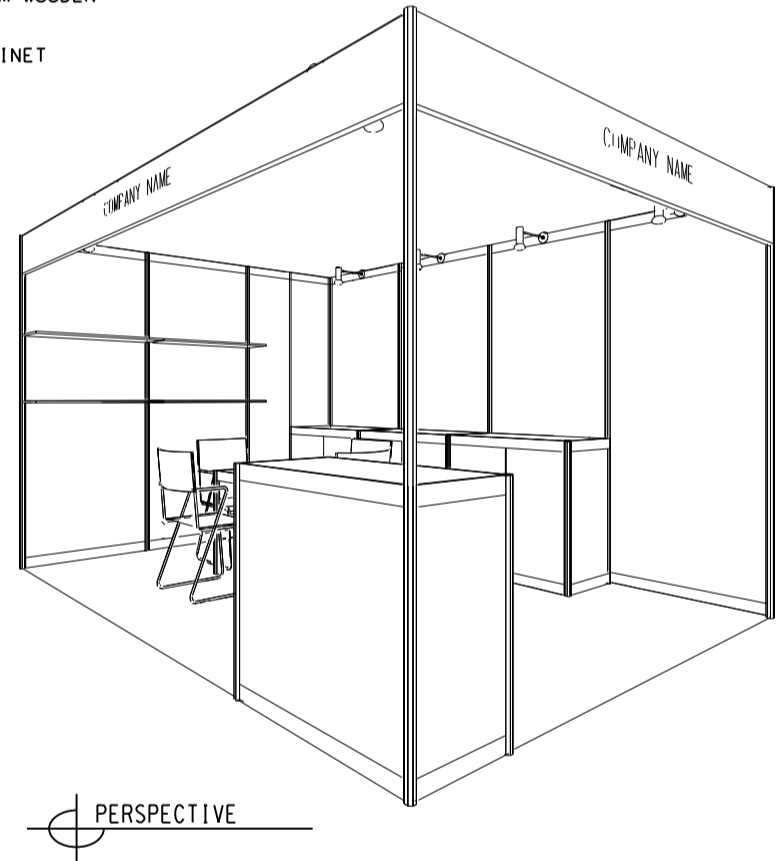

### 4M x 3M Standard Booth

四米乘三米標準攤位

BOOTH SPECIFICATIONS		QTY.
	1000W x 500D x 1000H CABINET	4
	2000W x 300D WOODEN DISPLAY SHELF	2
	500W SOCKET	1
	23W ENERGY SAVING LAMP LONGARMED SPOTLIGHT (YELLOW LIGHT)	6
	700W x 700D x 750H SQUARE MEETING TABLE	1
	BLACK LEATHER CHAIR	4
	RUBBISH BIN & CARPET (12sqm.)	

4M x 3M Left Corner Booth

四米乘三米左邊角位攤位

BOOTH SPECIFICATIONS		QTY.
	1000W x 500D x 1000H CABINET	4
	2000W x 300D WOODEN DISPLAY SHELF	2
	500W SOCKET	1
	23W ENERGY SAVING LAMP LONGARMED SPOTLIGHT (YELLOW LIGHT)	6
	700W x 700D x 750H SQUARE MEETING TABLE	1
	BLACK LEATHER CHAIR	4
RUBBISH BIN & CARPET (12sqm.)		

### 4M x 3M Right Corner Booth

四米乘三米右邊角位攤位

BOOTH SPECIFICATIONS		QTY.
	1000W x 500D x 1000H CABINET	4
	2000W x 300D WOODEN DISPLAY SHELF	2
	500W SOCKET	1
	23W ENERGY SAVING LAMP LONGARMED SPOTLIGHT (YELLOW LIGHT)	6
	700W x 700D x 750H SQUARE MEETING TABLE	1
	BLACK LEATHER CHAIR	4
	RUBBISH BIN & CARPET (12sqm.)	