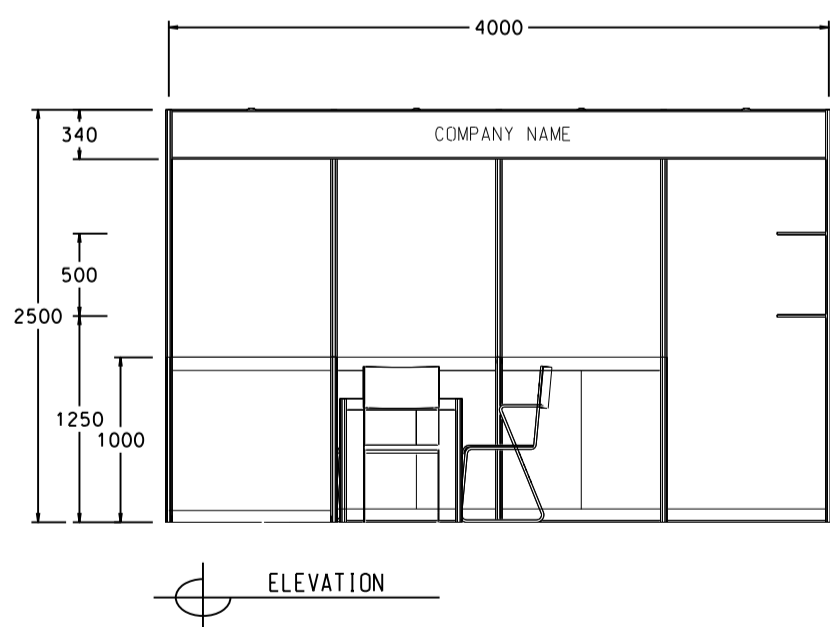

### 4M x 3M Standard Booth

四米乘三米標準攤位

BOOTH SPECIFICATIONS		QTY.
	1000W x 500D x 1000H CABINET	4
	2000W x 300D WOODEN DISPLAY SHELF	2
	500W SOCKET	1
	23W ENERGY SAVING LAMP LONGARMED SPOTLIGHT (YELLOW LIGHT)	6
	700W x 700D x 750H SQUARE MEETING TABLE	1
	BLACK LEATHER CHAIR	4
	RUBBISH BIN & CARPET (12sqm.)	

4M x 3M Left Corner Booth

四米乘三米左邊角位攤位

BOOTH SPECIFICATIONS		QTY.
	1000W x 500D x 1000H CABINET	4
	2000W x 300D WOODEN DISPLAY SHELF	2
	500W SOCKET	1
	23W ENERGY SAVING LAMP LONGARMED SPOTLIGHT (YELLOW LIGHT)	6
	700W x 700D x 750H SQUARE MEETING TABLE	1
	BLACK LEATHER CHAIR	4
RUBBISH BIN & CARPET (12sqm.)		

### 4M x 3M Right Corner Booth

四米乘三米右邊角位攤位

BOOTH SPECIFICATIONS		QTY.
	1000W x 500D x 1000H CABINET	4
	2000W x 300D WOODEN DISPLAY SHELF	2
	500W SOCKET	1
	23W ENERGY SAVING LAMP LONGARMED SPOTLIGHT (YELLOW LIGHT)	6
	700W x 700D x 750H SQUARE MEETING TABLE	1
	BLACK LEATHER CHAIR	4
	RUBBISH BIN & CARPET (12sqm.)	