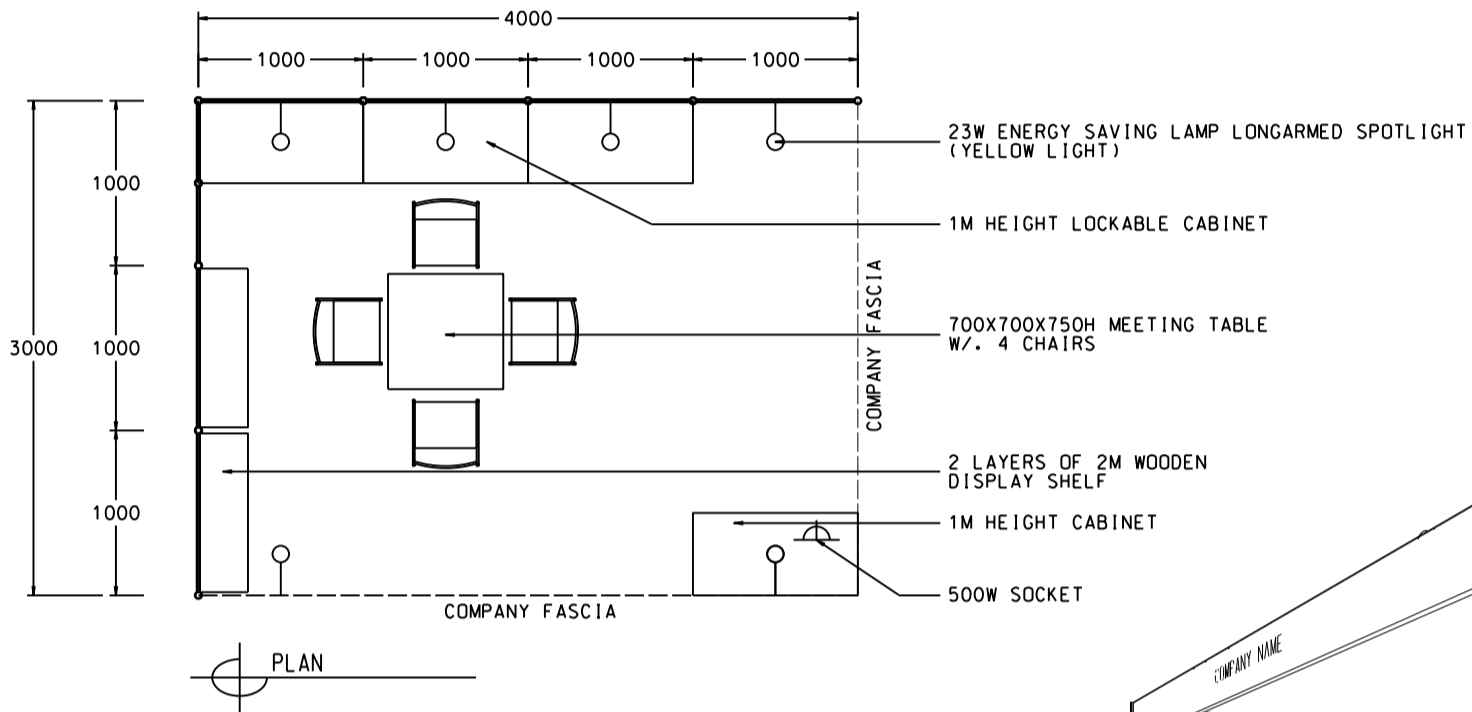

### 4M x 3M Standard Booth

四米乘三米標準攤位

BOOTH SPECIFICATIONS		QTY.
	1000W x 500D x 1000H CABINET	4
	2000W x 300D WOODEN DISPLAY SHELF	2
	500W SOCKET	1
	23W ENERGY SAVING LAMP LONGARMED SPOTLIGHT (YELLOW LIGHT)	6
	700W x 700D x 750H SQUARE MEETING TABLE	1
	BLACK LEATHER CHAIR	4
	RUBBISH BIN & CARPET (12sqm.)	

4M x 3M Left Corner Booth

四米乘三米左邊角位攤位

BOOTH SPECIFICATIONS		QTY.
	1000W x 500D x 1000H CABINET	4
	2000W x 300D WOODEN DISPLAY SHELF	2
	500W SOCKET	1
	23W ENERGY SAVING LAMP LONGARMED SPOTLIGHT (YELLOW LIGHT)	6
	700W x 700D x 750H SQUARE MEETING TABLE	1
	BLACK LEATHER CHAIR	4
RUBBISH BIN & CARPET (12sqm.)		

### 4M x 3M Right Corner Booth

四米乘三米右邊角位攤位

BOOTH SPECIFICATIONS		QTY.
	1000W x 500D x 1000H CABINET	4
	2000W x 300D WOODEN DISPLAY SHELF	2
	500W SOCKET	1
	23W ENERGY SAVING LAMP LONGARMED SPOTLIGHT (YELLOW LIGHT)	6
	700W x 700D x 750H SQUARE MEETING TABLE	1
	BLACK LEATHER CHAIR	4
	RUBBISH BIN & CARPET (12sqm.)	