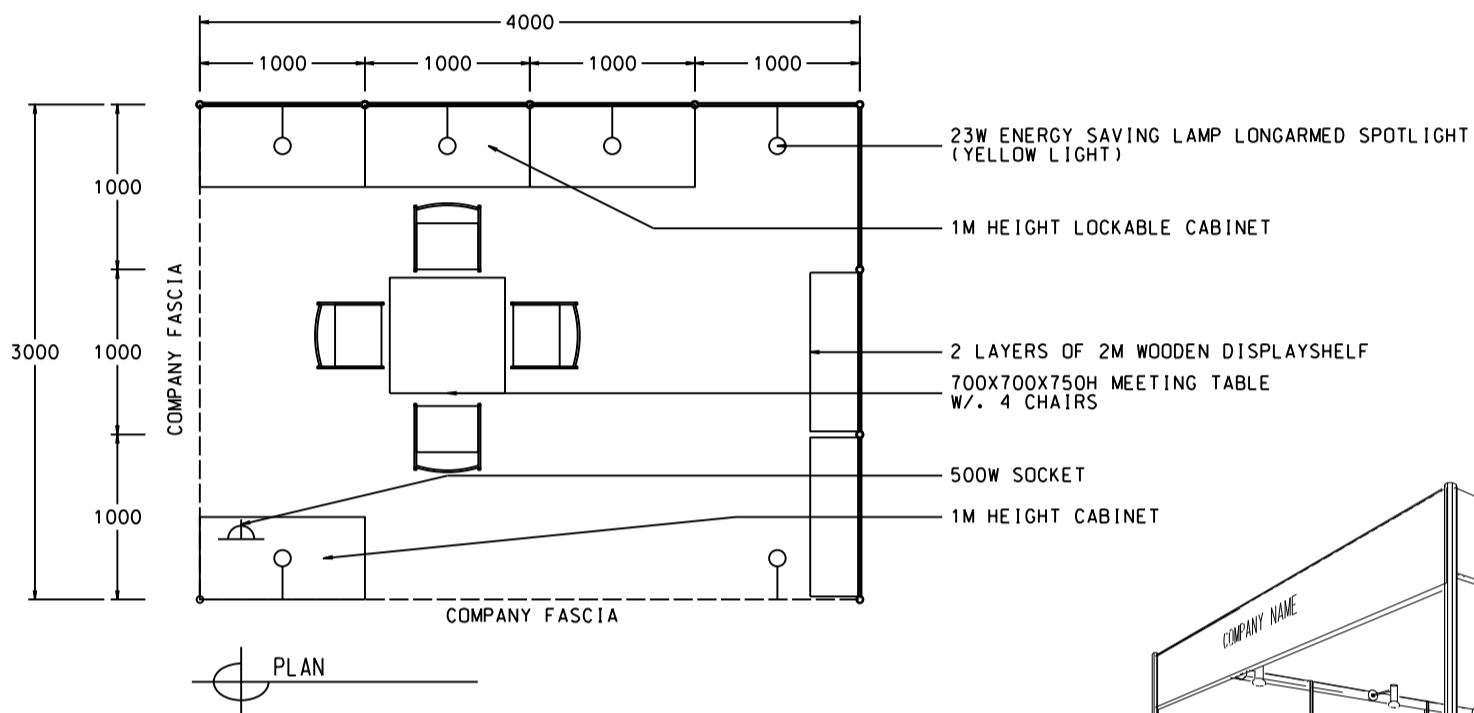

### 4M x 3M Standard Booth

四米乘三米標準攤位

BOOTH SPECIFICATIONS		QTY.
	1000W x 500D x 1000H CABINET	4
	2000W x 300D WOODEN DISPLAY SHELF	2
	500W SOCKET	1
	23W ENERGY SAVING LAMP LONGARMED SPOTLIGHT (YELLOW LIGHT)	6
	700W x 700D x 750H SQUARE MEETING TABLE	1
	BLACK LEATHER CHAIR	4
	RUBBISH BIN & CARPET (12sqm.)	

4M x 3M Left Corner Booth

四米乘三米左邊角位攤位

BOOTH SPECIFICATIONS		QTY.
	1000W x 500D x 1000H CABINET	4
	2000W x 300D WOODEN DISPLAY SHELF	2
	500W SOCKET	1
	23W ENERGY SAVING LAMP LONGARMED SPOTLIGHT (YELLOW LIGHT)	6
	700W x 700D x 750H SQUARE MEETING TABLE	1
	BLACK LEATHER CHAIR	4
RUBBISH BIN & CARPET (12sqm.)		

### 4M x 3M Right Corner Booth

四米乘三米右邊角位攤位

BOOTH SPECIFICATIONS		QTY.
	1000W x 500D x 1000H CABINET	4
	2000W x 300D WOODEN DISPLAY SHELF	2
	500W SOCKET	1
	23W ENERGY SAVING LAMP LONGARMED SPOTLIGHT (YELLOW LIGHT)	6
	700W x 700D x 750H SQUARE MEETING TABLE	1
	BLACK LEATHER CHAIR	4
	RUBBISH BIN & CARPET (12sqm.)	