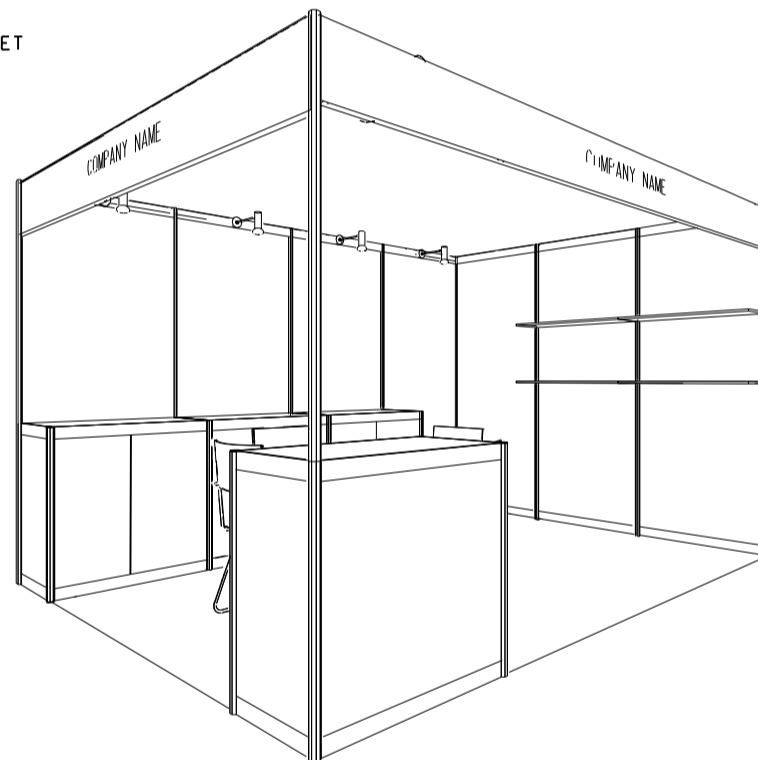

### 4M x 3M Standard Booth

四米乘三米標準攤位

BOOTH SPECIFICATIONS		QTY.
	1000W x 500D x 1000H CABINET	4
	2000W x 300D WOODEN DISPLAY SHELF	2
	500W SOCKET	1
	23W ENERGY SAVING LAMP LONGARMED SPOTLIGHT (YELLOW LIGHT)	6
	700W x 700D x 750H SQUARE MEETING TABLE	1
	BLACK LEATHER CHAIR	4
	RUBBISH BIN & CARPET (12sqm.)	

4M x 3M Left Corner Booth

四米乘三米左邊角位攤位

BOOTH SPECIFICATIONS		QTY.
	1000W x 500D x 1000H CABINET	4
	2000W x 300D WOODEN DISPLAY SHELF	2
	500W SOCKET	1
	23W ENERGY SAVING LAMP LONGARMED SPOTLIGHT (YELLOW LIGHT)	6
	700W x 700D x 750H SQUARE MEETING TABLE	1
	BLACK LEATHER CHAIR	4
RUBBISH BIN & CARPET (12sqm.)		

### 4M x 3M Right Corner Booth

四米乘三米右邊角位攤位

BOOTH SPECIFICATIONS		QTY.
	1000W x 500D x 1000H CABINET	4
	2000W x 300D WOODEN DISPLAY SHELF	2
	500W SOCKET	1
	23W ENERGY SAVING LAMP LONGARMED SPOTLIGHT (YELLOW LIGHT)	6
	700W x 700D x 750H SQUARE MEETING TABLE	1
	BLACK LEATHER CHAIR	4
	RUBBISH BIN & CARPET (12sqm.)	