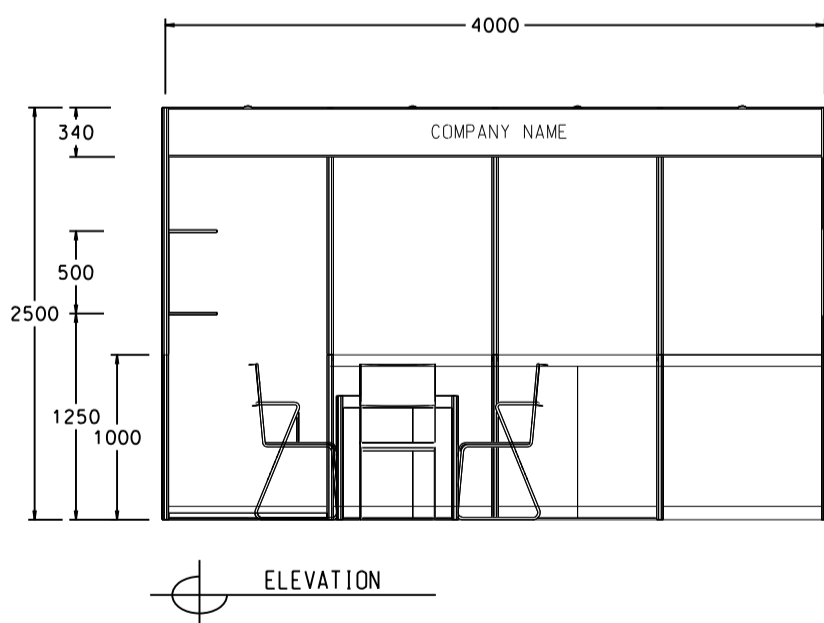

### 4M x 3M Standard Booth

四米乘三米標準攤位

BOOTH SPECIFICATIONS		QTY.
	1000W x 500D x 1000H CABINET	4
	2000W x 300D WOODEN DISPLAY SHELF	2
	500W SOCKET	1
	23W ENERGY SAVING LAMP LONGARMED SPOTLIGHT (YELLOW LIGHT)	6
	700W x 700D x 750H SQUARE MEETING TABLE	1
	BLACK LEATHER CHAIR	4
	RUBBISH BIN & CARPET (12sqm.)	

4M x 3M Left Corner Booth

四米乘三米左邊角位攤位

BOOTH SPECIFICATIONS		QTY.
	1000W x 500D x 1000H CABINET	4
	2000W x 300D WOODEN DISPLAY SHELF	2
	500W SOCKET	1
	23W ENERGY SAVING LAMP LONGARMED SPOTLIGHT (YELLOW LIGHT)	6
	700W x 700D x 750H SQUARE MEETING TABLE	1
	BLACK LEATHER CHAIR	4
RUBBISH BIN & CARPET (12sqm.)		

### 4M x 3M Right Corner Booth

四米乘三米右邊角位攤位

BOOTH SPECIFICATIONS		QTY.
	1000W x 500D x 1000H CABINET	4
	2000W x 300D WOODEN DISPLAY SHELF	2
	500W SOCKET	1
	23W ENERGY SAVING LAMP LONGARMED SPOTLIGHT (YELLOW LIGHT)	6
	700W x 700D x 750H SQUARE MEETING TABLE	1
	BLACK LEATHER CHAIR	4
	RUBBISH BIN & CARPET (12sqm.)	