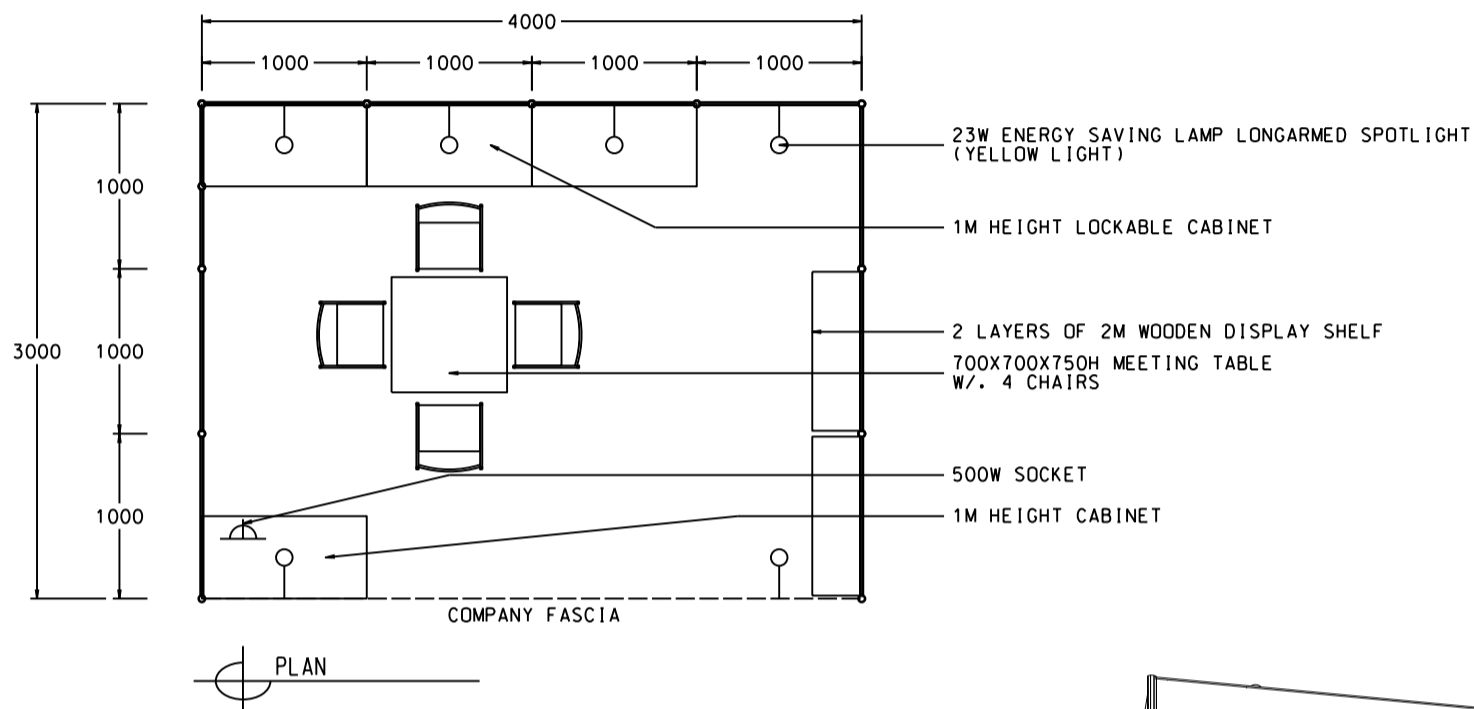

### 4M x 3M Standard Booth

四米乘三米標準攤位

BOOTH SPECIFICATIONS		QTY.
	1000W x 500D x 1000H CABINET	4
	2000W x 300D WOODEN DISPLAY SHELF	2
	500W SOCKET	1
	23W ENERGY SAVING LAMP LONGARMED SPOTLIGHT (YELLOW LIGHT)	6
	700W x 700D x 750H SQUARE MEETING TABLE	1
	BLACK LEATHER CHAIR	4
	RUBBISH BIN & CARPET (12sqm.)	

4M x 3M Left Corner Booth

四米乘三米左邊角位攤位

BOOTH SPECIFICATIONS		QTY.
	1000W x 500D x 1000H CABINET	4
	2000W x 300D WOODEN DISPLAY SHELF	2
	500W SOCKET	1
	23W ENERGY SAVING LAMP LONGARMED SPOTLIGHT (YELLOW LIGHT)	6
	700W x 700D x 750H SQUARE MEETING TABLE	1
	BLACK LEATHER CHAIR	4
RUBBISH BIN & CARPET (12sqm.)		

### 4M x 3M Right Corner Booth

四米乘三米右邊角位攤位

BOOTH SPECIFICATIONS		QTY.
	1000W x 500D x 1000H CABINET	4
	2000W x 300D WOODEN DISPLAY SHELF	2
	500W SOCKET	1
	23W ENERGY SAVING LAMP LONGARMED SPOTLIGHT (YELLOW LIGHT)	6
	700W x 700D x 750H SQUARE MEETING TABLE	1
	BLACK LEATHER CHAIR	4
	RUBBISH BIN & CARPET (12sqm.)	