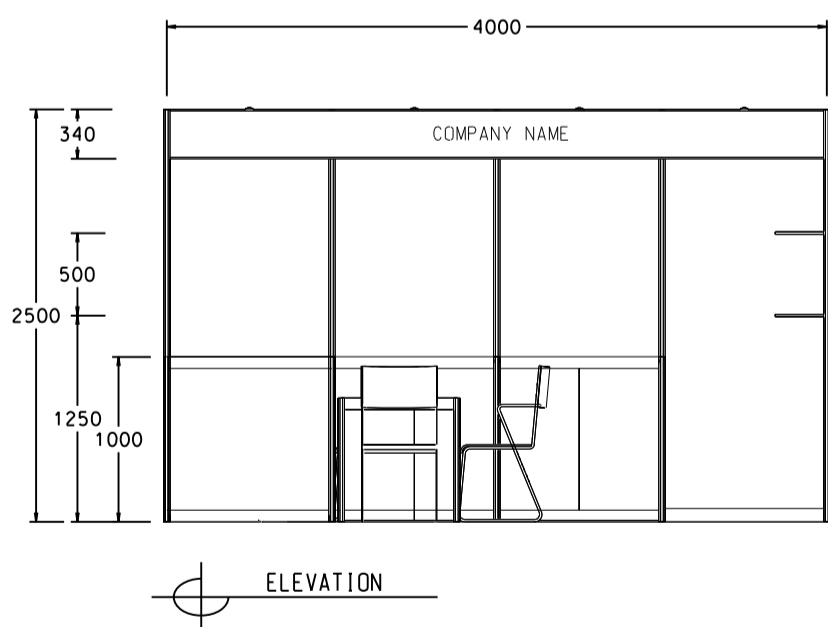

### 4M x 3M Standard Booth

四米乘三米標準攤位

BOOTH SPECIFICATIONS		QTY.
	1000W x 500D x 1000H CABINET	4
	2000W x 300D WOODEN DISPLAY SHELF	2
	500W SOCKET	1
	23W ENERGY SAVING LAMP LONGARMED SPOTLIGHT (YELLOW LIGHT)	6
	700W x 700D x 750H SQUARE MEETING TABLE	1
	BLACK LEATHER CHAIR	4
	RUBBISH BIN & CARPET (12sqm.)	

4M x 3M Left Corner Booth

四米乘三米左邊角位攤位

BOOTH SPECIFICATIONS		QTY.
	1000W x 500D x 1000H CABINET	4
	2000W x 300D WOODEN DISPLAY SHELF	2
	500W SOCKET	1
	23W ENERGY SAVING LAMP LONGARMED SPOTLIGHT (YELLOW LIGHT)	6
	700W x 700D x 750H SQUARE MEETING TABLE	1
	BLACK LEATHER CHAIR	4
RUBBISH BIN & CARPET (12sqm.)		

### 4M x 3M Right Corner Booth

四米乘三米右邊角位攤位

BOOTH SPECIFICATIONS		QTY.
	1000W x 500D x 1000H CABINET	4
	2000W x 300D WOODEN DISPLAY SHELF	2
	500W SOCKET	1
	23W ENERGY SAVING LAMP LONGARMED SPOTLIGHT (YELLOW LIGHT)	6
	700W x 700D x 750H SQUARE MEETING TABLE	1
	BLACK LEATHER CHAIR	4
	RUBBISH BIN & CARPET (12sqm.)	