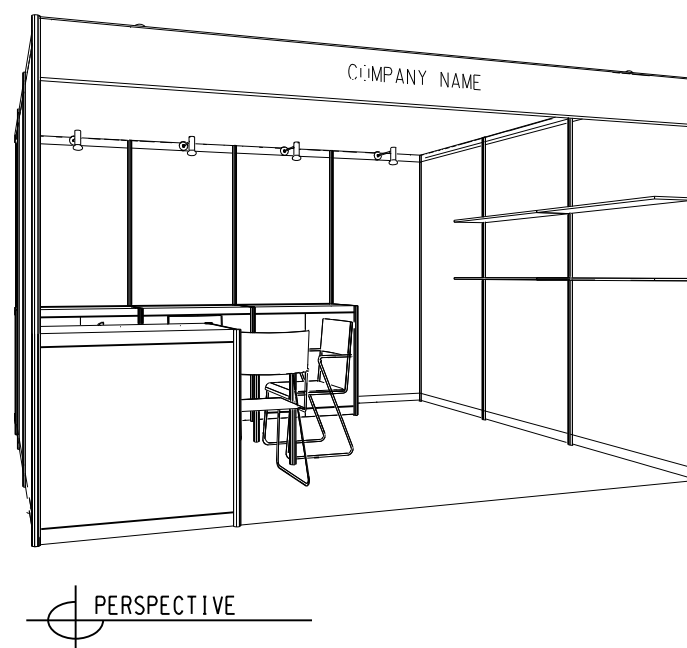

4M x 3M Standard Booth

四米乘三米標準攤位

BOOTH SPECIFICATIONS		QTY.
	1000W x 500D x 1000H CABINET	4
	2000W x 300D WOODEN DISPLAY SHELF	2
	500W SOCKET	1
	23W ENERGY SAVING LAMP LONGARMED SPOTLIGHT (YELLOW LIGHT)	6
	700W x 700D x 750H SQUARE MEETING TABLE	1
	BLACK LEATHER CHAIR	4
	RUBBISH BIN & CARPET (12sqm.)	