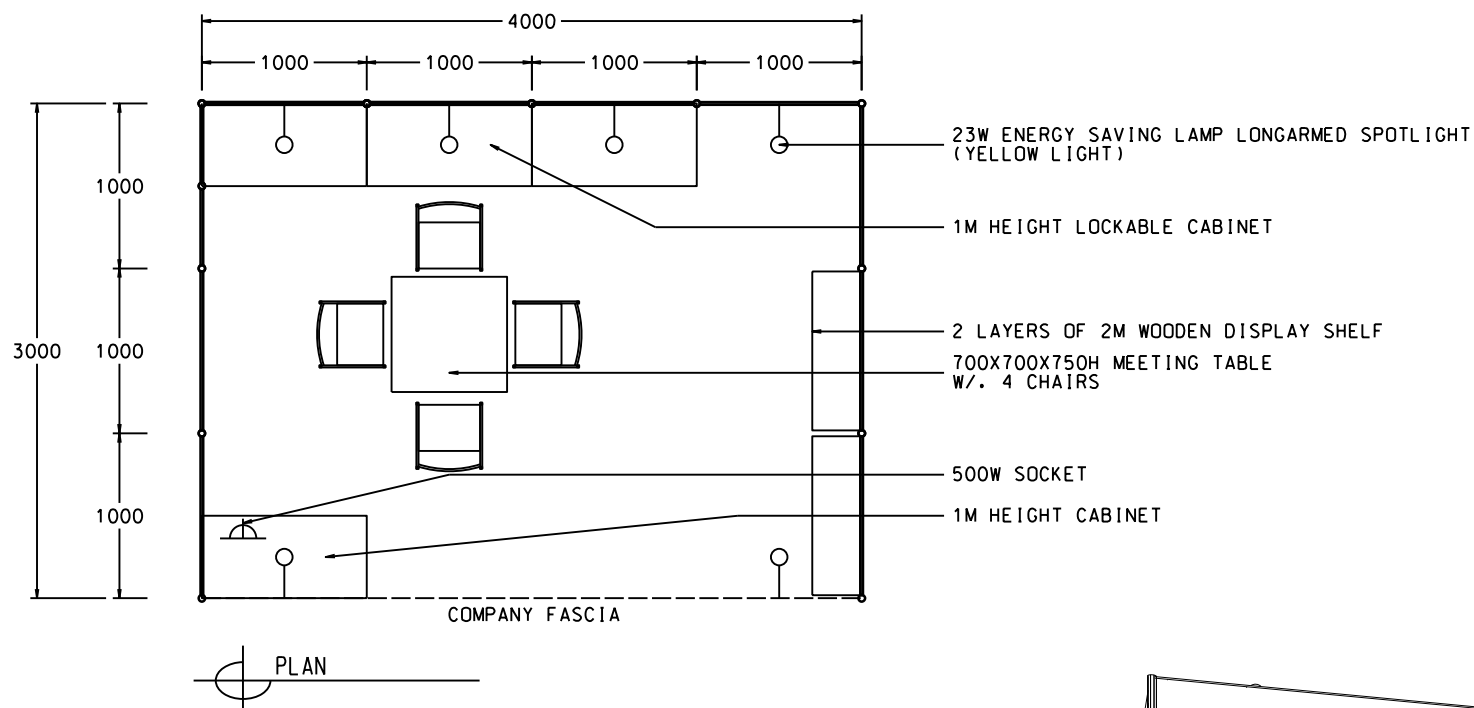

4M x 3M Standard Booth

四米乘三米標準攤位

BOOTH SPECIFICATIONS		QTY.
	1000W x 500D x 1000H CABINET	4
	2000W x 300D WOODEN DISPLAY SHELF	2
	500W SOCKET	1
	23W ENERGY SAVING LAMP LONGARMED SPOTLIGHT (YELLOW LIGHT)	6
	700W x 700D x 750H SQUARE MEETING TABLE	1
	BLACK LEATHER CHAIR	4
	RUBBISH BIN & CARPET (12sqm.)	