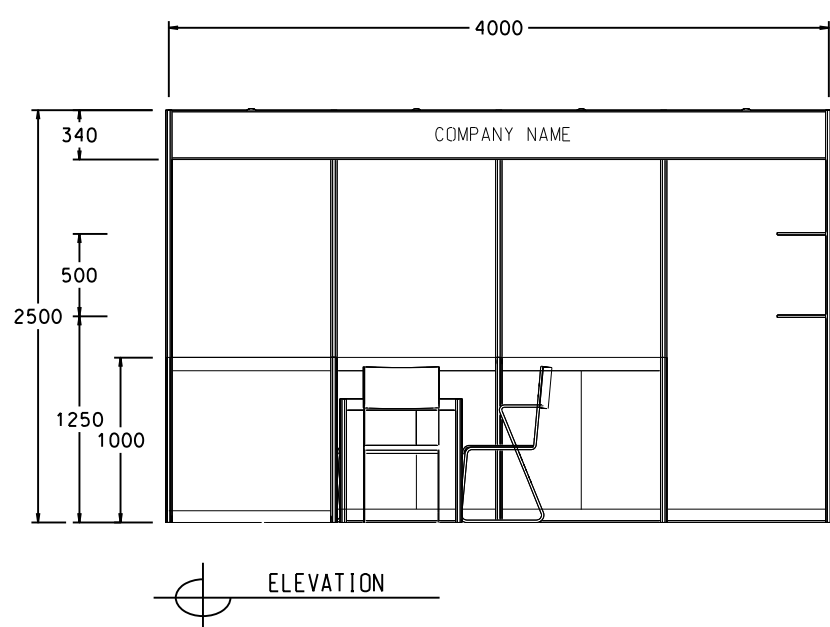

4M x 3M Standard Booth

四米乘三米標準攤位

BOOTH SPECIFICATIONS		QTY.
	1000W x 500D x 1000H CABINET	4
	2000W x 300D WOODEN DISPLAY SHELF	2
	500W SOCKET	1
	23W ENERGY SAVING LAMP LONGARMED SPOTLIGHT (YELLOW LIGHT)	6
	700W x 700D x 750H SQUARE MEETING TABLE	1
	BLACK LEATHER CHAIR	4
	RUBBISH BIN & CARPET (12sqm.)	