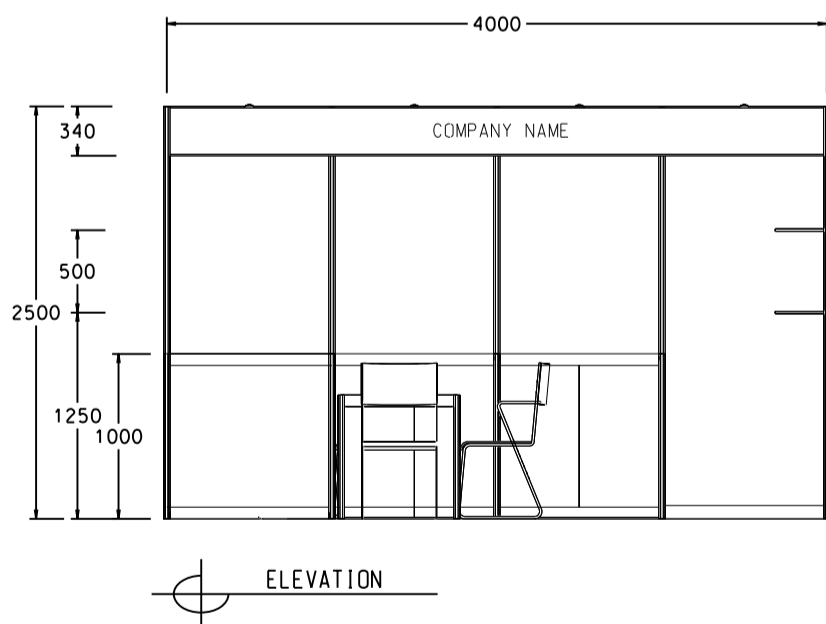

4M x 3M Left Corner Booth

四米乘三米左邊角位攤位

BOOTH SPECIFICATIONS		QTY.
	1000W x 500D x 1000H CABINET	4
	2000W x 300D WOODEN DISPLAY SHELF	2
	500W SOCKET	1
	23W ENERGY SAVING LAMP LONGARMED SPOTLIGHT (YELLOW LIGHT)	6
	700W x 700D x 750H SQUARE MEETING TABLE	1
	BLACK LEATHER CHAIR	4
RUBBISH BIN & CARPET (12sqm.)		