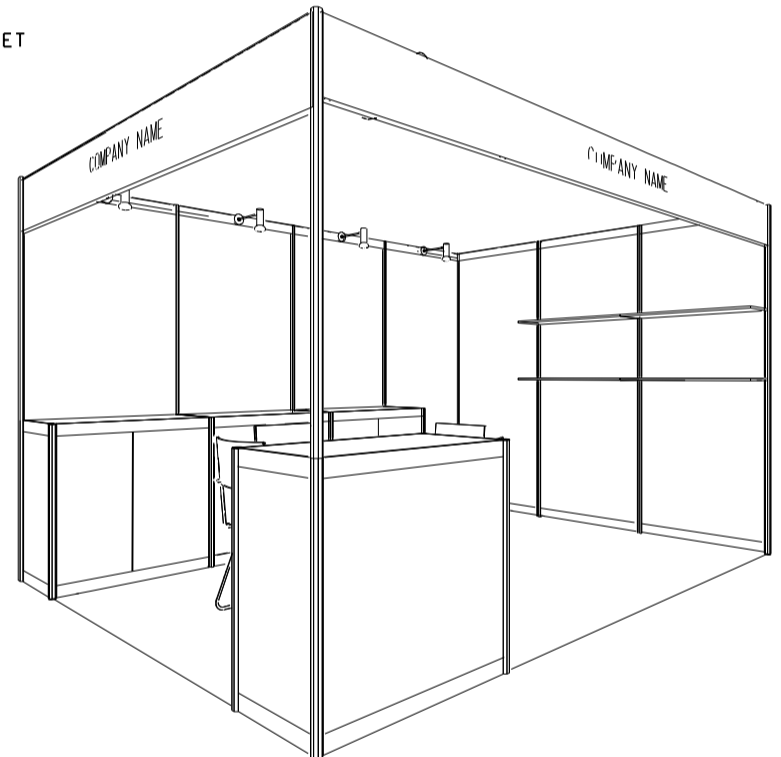

4M x 3M Left Corner Booth

四米乘三米左邊角位攤位

BOOTH SPECIFICATIONS		QTY.
	1000W x 500D x 1000H CABINET	4
	2000W x 300D WOODEN DISPLAY SHELF	2
	500W SOCKET	1
	23W ENERGY SAVING LAMP LONGARMED SPOTLIGHT (YELLOW LIGHT)	6
	700W x 700D x 750H SQUARE MEETING TABLE	1
	BLACK LEATHER CHAIR	4
RUBBISH BIN & CARPET (12sqm.)		