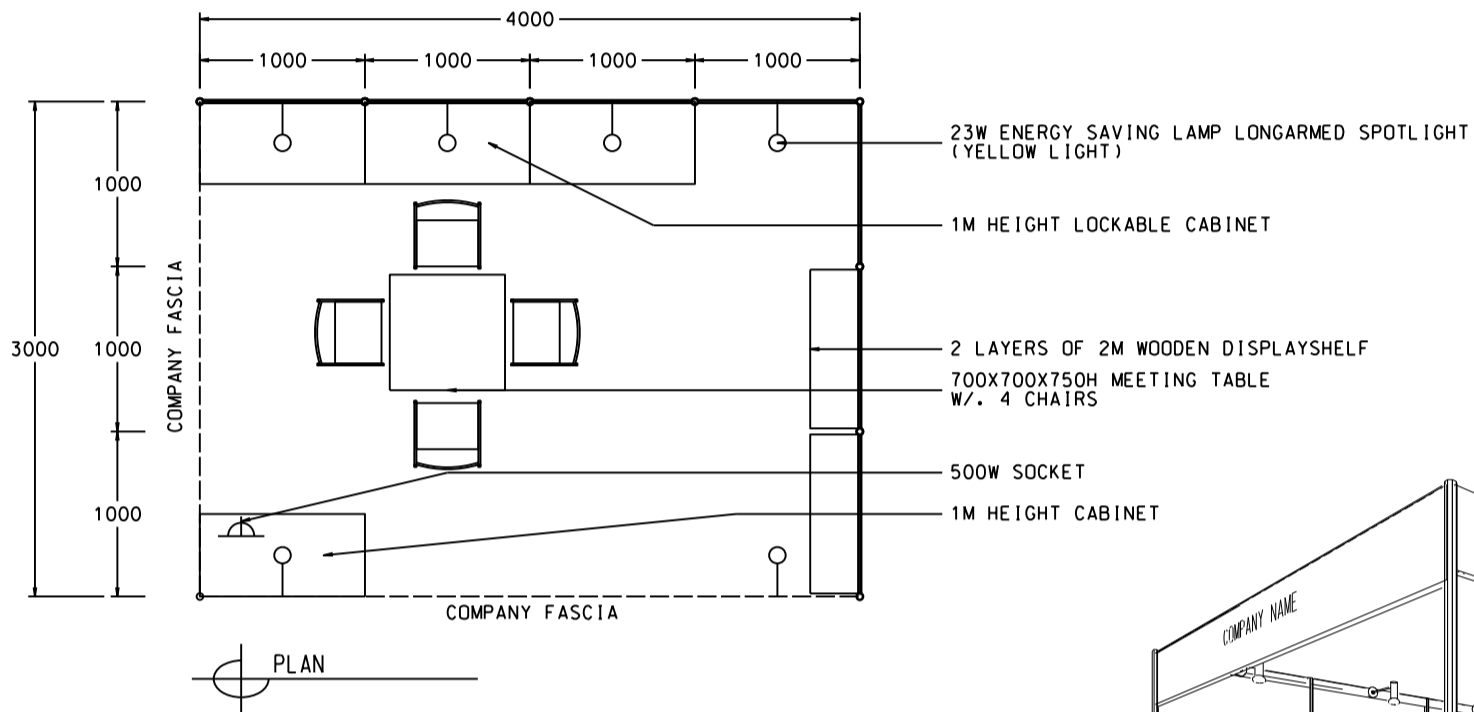

4M x 3M Left Corner Booth

四米乘三米左邊角位攤位

BOOTH SPECIFICATIONS		QTY.
	1000W x 500D x 1000H CABINET	4
	2000W x 300D WOODEN DISPLAY SHELF	2
	500W SOCKET	1
	23W ENERGY SAVING LAMP LONGARMED SPOTLIGHT (YELLOW LIGHT)	6
	700W x 700D x 750H SQUARE MEETING TABLE	1
	BLACK LEATHER CHAIR	4
RUBBISH BIN & CARPET (12sqm.)		