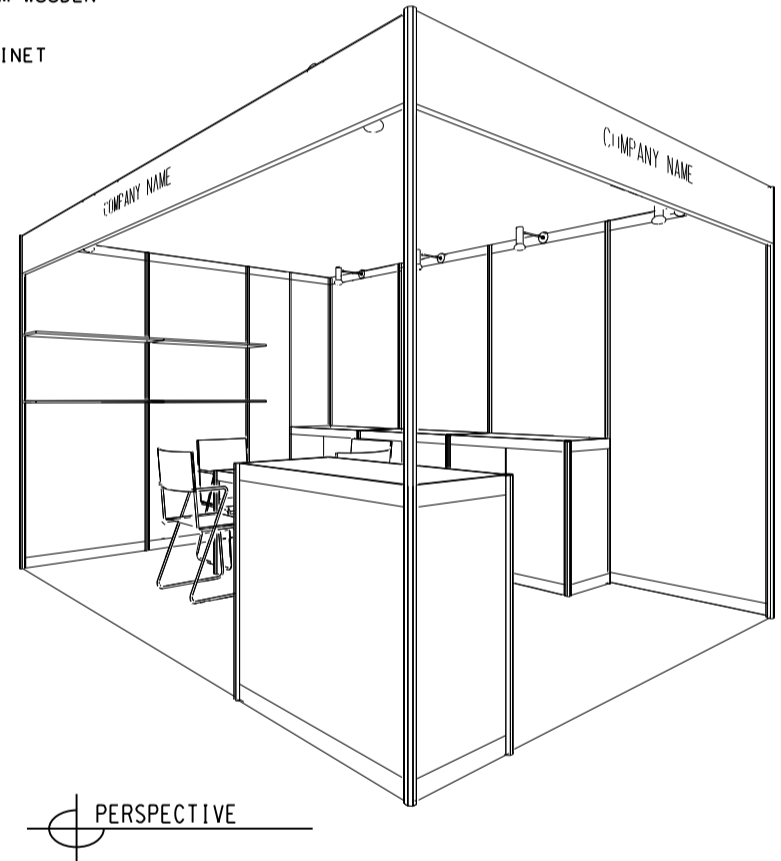

4M x 3M Right Corner Booth

四米乘三米右邊角位攤位

BOOTH SPECIFICATIONS		QTY.
	1000W x 500D x 1000H CABINET	4
	2000W x 300D WOODEN DISPLAY SHELF	2
	500W SOCKET	1
	23W ENERGY SAVING LAMP LONGARMED SPOTLIGHT (YELLOW LIGHT)	6
	700W x 700D x 750H SQUARE MEETING TABLE	1
	BLACK LEATHER CHAIR	4
	RUBBISH BIN & CARPET (12sqm.)	