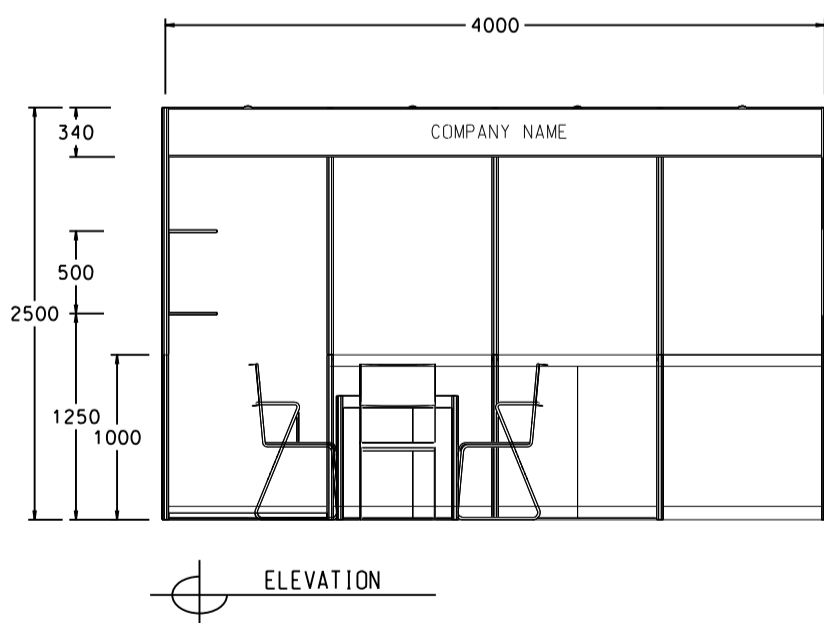

4M x 3M Right Corner Booth

四米乘三米右邊角位攤位

BOOTH SPECIFICATIONS		QTY.
	1000W x 500D x 1000H CABINET	4
	2000W x 300D WOODEN DISPLAY SHELF	2
	500W SOCKET	1
	23W ENERGY SAVING LAMP LONGARMED SPOTLIGHT (YELLOW LIGHT)	6
	700W x 700D x 750H SQUARE MEETING TABLE	1
	BLACK LEATHER CHAIR	4
	RUBBISH BIN & CARPET (12sqm.)	