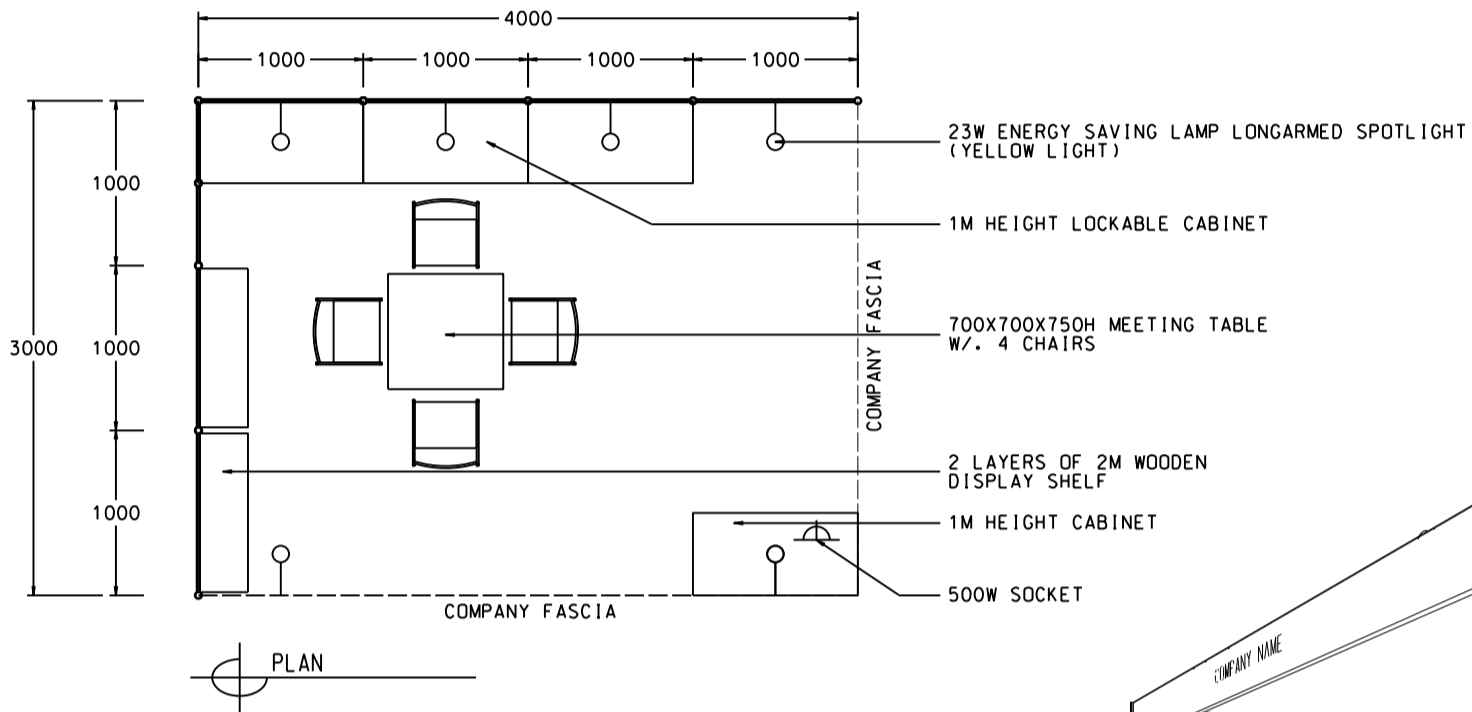

4M x 3M Right Corner Booth

四米乘三米右邊角位攤位

BOOTH SPECIFICATIONS		QTY.
	1000W x 500D x 1000H CABINET	4
	2000W x 300D WOODEN DISPLAY SHELF	2
	500W SOCKET	1
	23W ENERGY SAVING LAMP LONGARMED SPOTLIGHT (YELLOW LIGHT)	6
	700W x 700D x 750H SQUARE MEETING TABLE	1
	BLACK LEATHER CHAIR	4
	RUBBISH BIN & CARPET (12sqm.)	