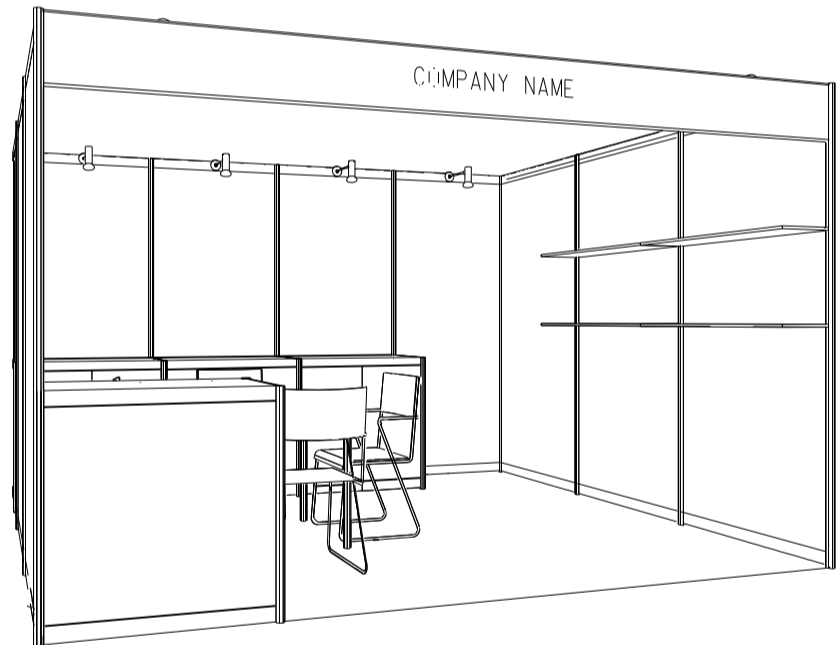

### 4M x 3M Standard Booth

四米乘三米標準攤位

PLAN

ELEVATION

PERSPECTIVE

BOOTH SPECIFICATIONS		QTY.
	1000W x 500D x 1000H CABINET	4
	2000W x 300D WOODEN DISPLAY SHELF	2
	500W SOCKET	1
	13W LED LAMP LONGARMED SPOTLIGHT (YELLOW LIGHT)	6
	700W x 700D x 750H SQUARE MEETING TABLE	1
	BLACK LEATHER CHAIR	4
	RUBBISH BIN & CARPET (12sqm.)	