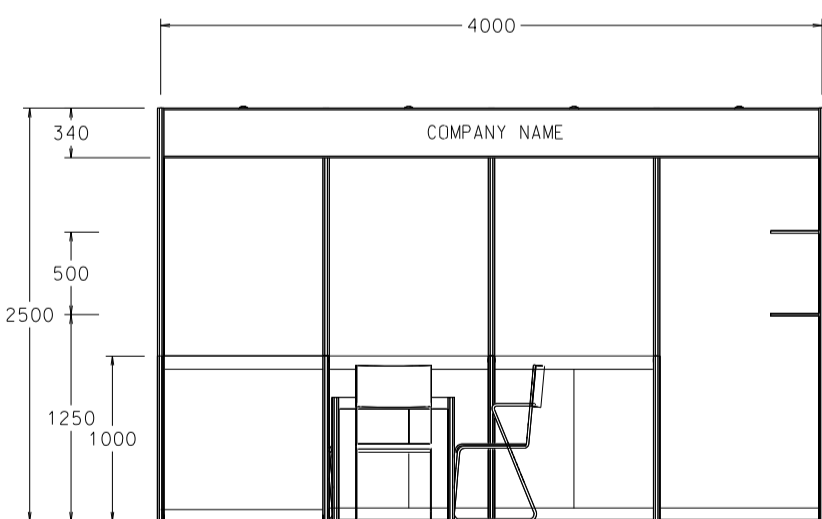

### 4M x 3M Standard Booth

四米乘三米標準攤位

PLAN

ELEVATION

PERSPECTIVE

BOOTH SPECIFICATIONS		QTY.
	1000W x 500D x 1000H CABINET	4
	2000W x 300D WOODEN DISPLAY SHELF	2
	500W SOCKET	1
	13W LED LAMP LONGARMED SPOTLIGHT (YELLOW LIGHT)	6
	700W x 700D x 750H SQUARE MEETING TABLE	1
	BLACK LEATHER CHAIR	4
	RUBBISH BIN & CARPET (12sqm.)	