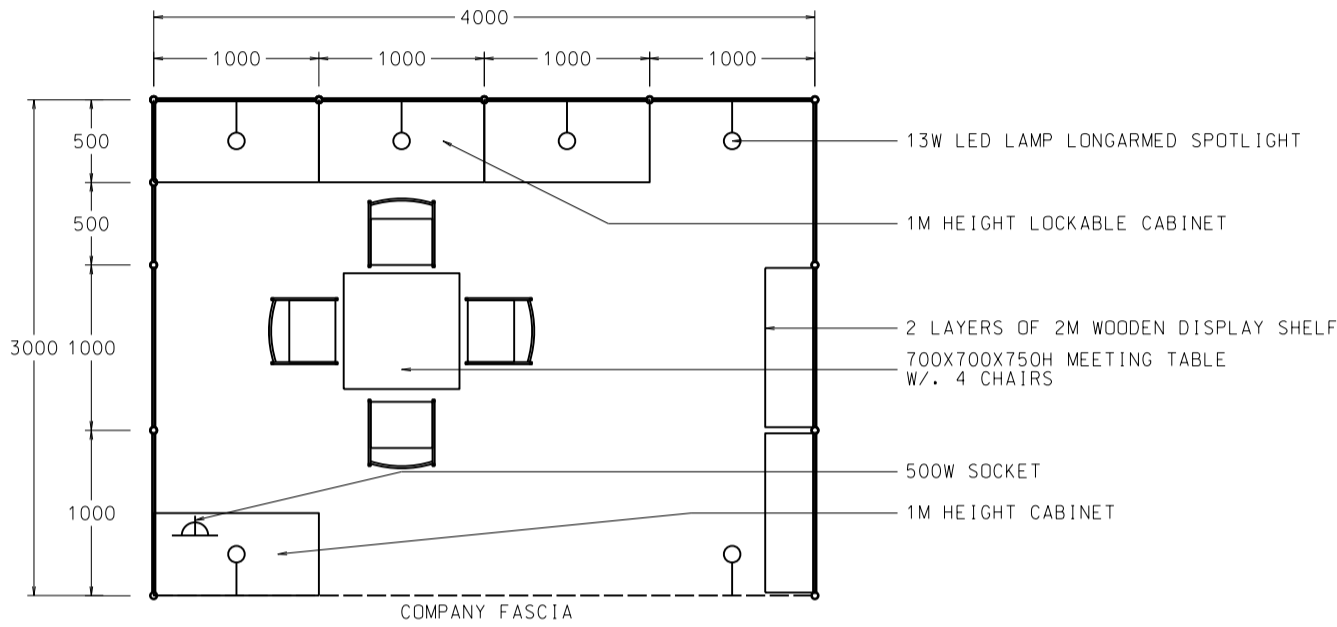

### 4M x 3M Standard Booth

四米乘三米標準攤位

PLAN

ELEVATION

PERSPECTIVE

BOOTH SPECIFICATIONS		QTY.
	1000W x 500D x 1000H CABINET	4
	2000W x 300D WOODEN DISPLAY SHELF	2
	500W SOCKET	1
	13W LED LAMP LONGARMED SPOTLIGHT (YELLOW LIGHT)	6
	700W x 700D x 750H SQUARE MEETING TABLE	1
	BLACK LEATHER CHAIR	4
	RUBBISH BIN & CARPET (12sqm.)	