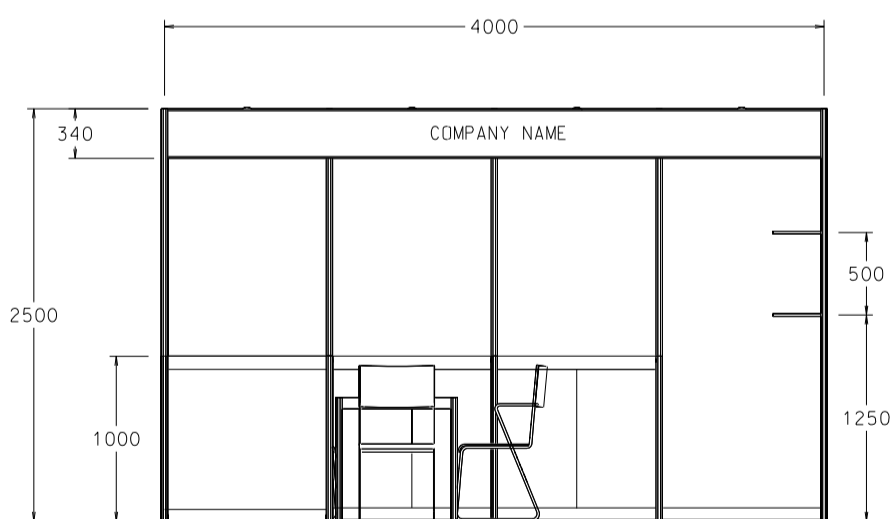

4M x 3M Standard Booth

四米乘三米標準攤位

PLAN

PERSPECTIVE

ELEVATION

BOOTH SPECIFICATIONS		QTY.
	LOCKABLE CABINET (1000L x 500W x 1000H mm) 連鎖地櫃	4
	WOODEN DISPLAY SHELF FLAT (2000W X 300D mm) 陳列架	2
	MEETING TABLE (700W x 700D x 750H mm) 正方檯	1
	BLACK LEATHER CHAIR 椅子	4
	13W LED LAMP LONGARMED SPOTLIGHT (YELLOW LIGHT) 13瓦特LED燈膽長臂射燈 (黃光)	6
	500W SOCKET 插座	1
	RUBBISH BIN & CARPET (12 sq.m.) 垃圾桶 & 地毯	