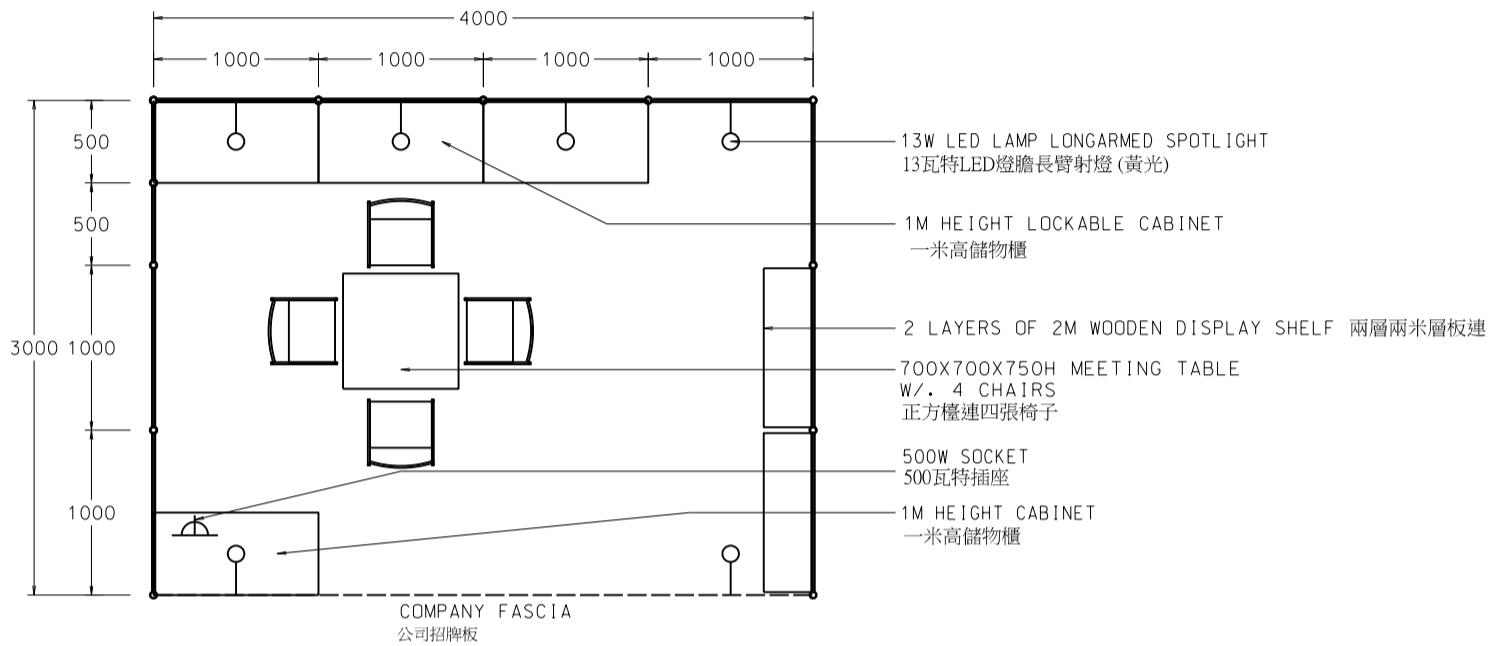

4M x 3M Standard Booth

四米乘三米標準攤位

PLAN

PERSPECTIVE

ELEVATION

BOOTH SPECIFICATIONS		QTY.
	LOCKABLE CABINET (1000L x 500W x 1000H mm) 連鎖地櫃	4
	WOODEN DISPLAY SHELF FLAT (2000W X 300D mm) 陳列架	2
	MEETING TABLE (700W x 700D x 750H mm) 正方檯	1
	BLACK LEATHER CHAIR 椅子	4
	13W LED LAMP LONGARMED SPOTLIGHT (YELLOW LIGHT) 13瓦特LED燈膽長臂射燈 (黃光)	6
	500W SOCKET 插座	1
	RUBBISH BIN & CARPET (12 sq.m.) 垃圾桶 & 地毯	