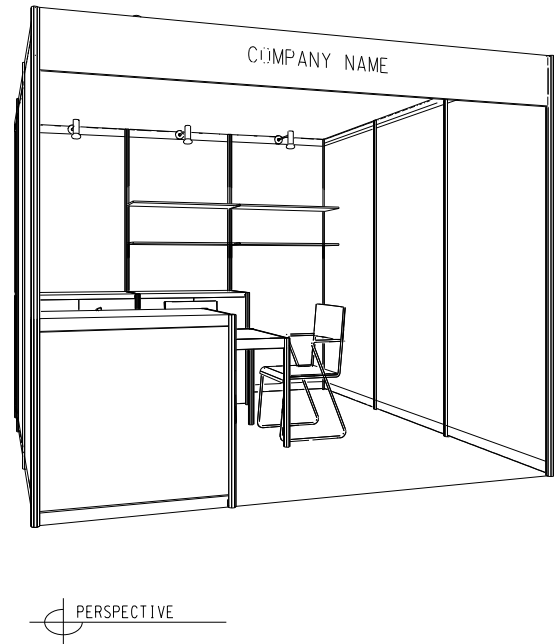

3M x 3M Standard Booth

三米乘三米標準攤位

BOOTH SPECIFICATIONS		QTY.
	LOCKABLE CABINET (1000L x 500W x 1000H mm) 連鎖地櫃	3
	WOODEN DISPLAY SHELF FLAT (2000W X 300D mm) 陳列架	2
	MEETING TABLE (700W x 700D x 750H mm) 正方檯	1
	BLACK LEATHER CHAIR 椅子	3
	13W LED LAMP LONGARMED SPOTLIGHT (YELLOW LIGHT) 13瓦特LED燈膽長臂射燈 (黃光)	4
	500W SOCKET 插座	1
	RUBBISH BIN & CARPET (9 sq.m.) 垃圾桶 & 地毯	