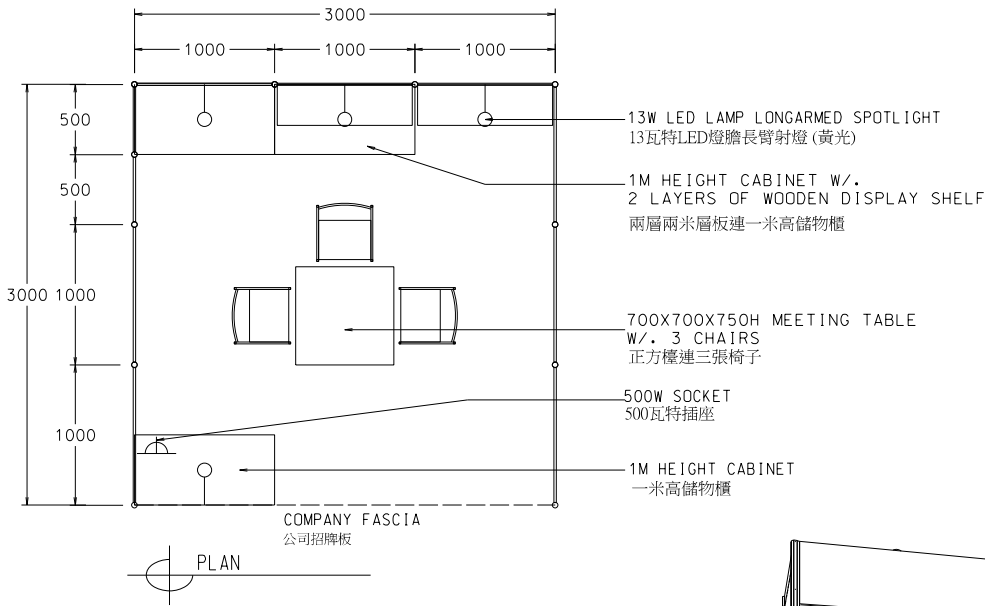

3M x 3M Standard Booth

三米乘三米標準攤位

BOOTH SPECIFICATIONS		QTY.
	LOCKABLE CABINET (1000L x 500W x 1000H mm) 連鎖地櫃	3
	WOODEN DISPLAY SHELF FLAT (2000W X 300D mm) 陳列架	2
	MEETING TABLE (700W x 700D x 750H mm) 正方檯	1
	BLACK LEATHER CHAIR 椅子	3
	13W LED LAMP LONGARMED SPOTLIGHT (YELLOW LIGHT) 13瓦特LED燈膽長臂射燈 (黃光)	4
	500W SOCKET 插座	1
	RUBBISH BIN & CARPET (9 sq.m.) 垃圾桶 & 地毯	