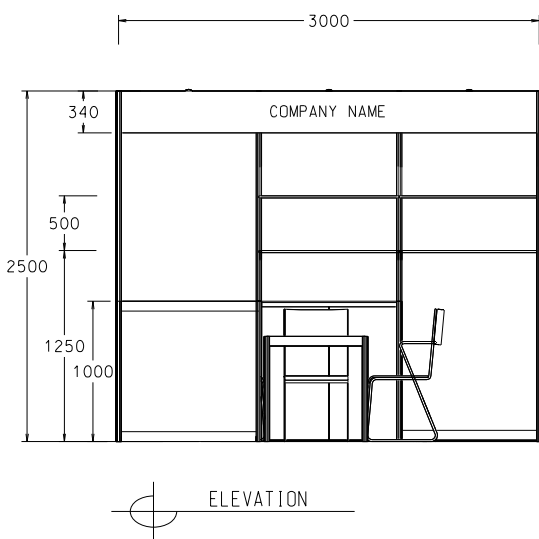

3M x 3M Standard Booth

三米乘三米標準攤位

BOOTH SPECIFICATIONS		QTY.
	LOCKABLE CABINET (1000L x 500W x 1000H mm) 連鎖地櫃	3
	WOODEN DISPLAY SHELF FLAT (2000W X 300D mm) 陳列架	2
	MEETING TABLE (700W x 700D x 750H mm) 正方檯	1
	BLACK LEATHER CHAIR 椅子	3
	13W LED LAMP LONGARMED SPOTLIGHT (YELLOW LIGHT) 13瓦特LED燈膽長臂射燈 (黃光)	4
	500W SOCKET 插座	1
	RUBBISH BIN & CARPET (9 sq.m.) 垃圾桶 & 地毯	