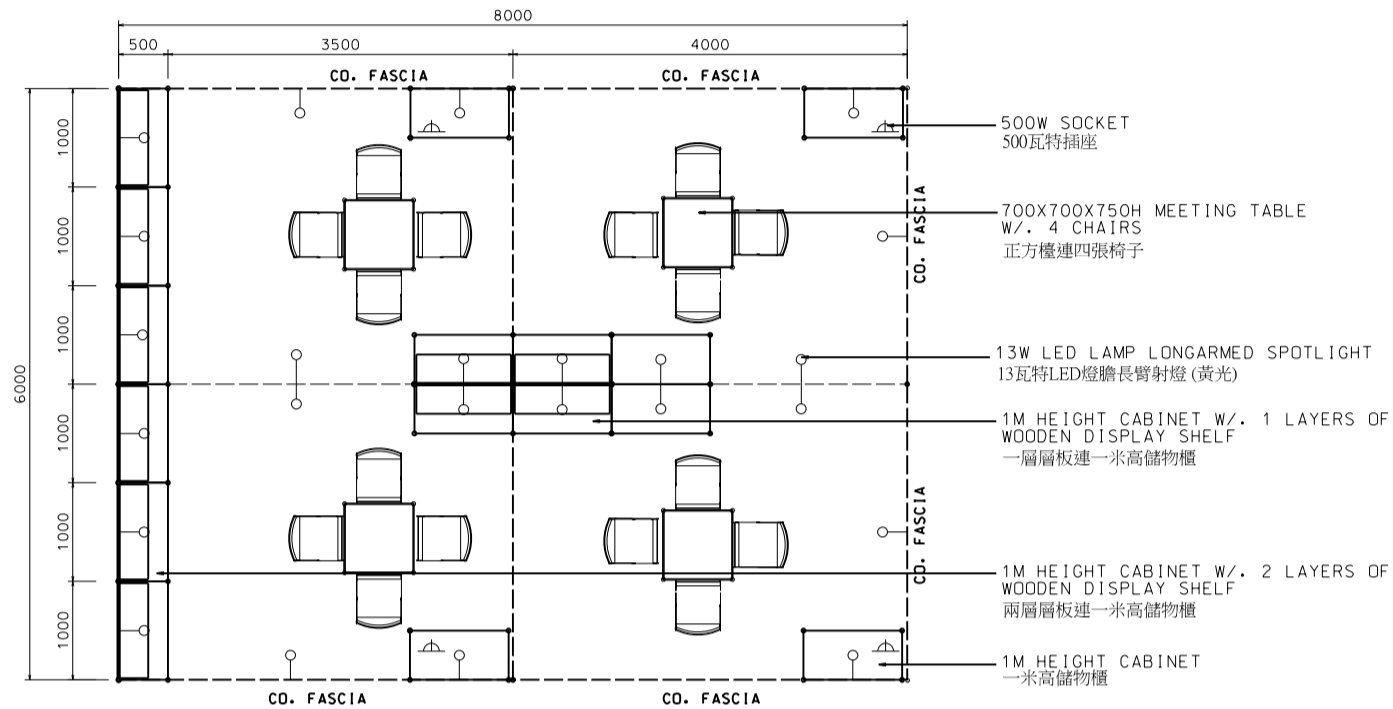

8M x 6M Peninsula Booth

八米乘六米半島攤位

PLAN

PERSPECTIVE

ELEVATION

BOOTH SPECIFICATIONS		QTY.
	LOCKABLE CABINET (1000L x 500W x 1000H mm) 連鎖地櫃	16
	WOODEN DISPLAY SHELF FLAT (2000W X 300D mm) 陳列架	8
	MEETING TABLE (700W x 700D x 750H mm) 正方檯	4
	BLACK LEATHER CHAIR 椅子	16
	13W LED LAMP LONGARMED SPOTLIGHT (YELLOW LIGHT) 13瓦特LED燈膽長臂射燈 (黃光)	24
	500W SOCKET 插座	4
	CEILING BEAM 天花橫樑	11M
	RUBBISH BIN & CARPET (48sqm.) 垃圾桶 & 地毯	