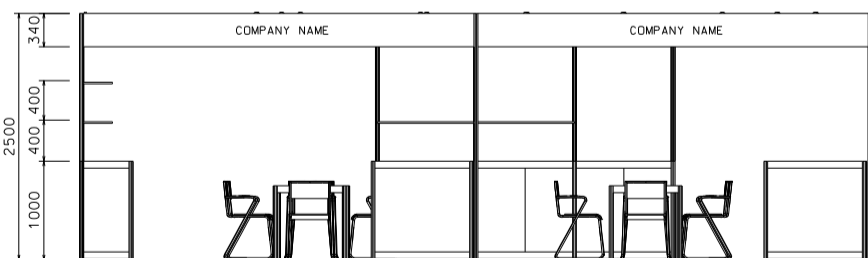

8M x 6M Peninsula Booth

八米乘六米半島攤位

PLAN

PERSPECTIVE

ELEVATION

BOOTH SPECIFICATIONS		QTY.
	LOCKABLE CABINET (1000L x 500W x 1000H mm) 連鎖地櫃	16
	WOODEN DISPLAY SHELF FLAT (2000W X 300D mm) 陳列架	8
	MEETING TABLE (700W x 700D x 750H mm) 正方檯	4
	BLACK LEATHER CHAIR 椅子	16
	13W LED LAMP LONGARMED SPOTLIGHT (YELLOW LIGHT) 13瓦特LED燈膽長臂射燈 (黃光)	24
	500W SOCKET 插座	4
	CEILING BEAM 天花橫樑	11M
	RUBBISH BIN & CARPET (48sqm.) 垃圾桶 & 地毯	