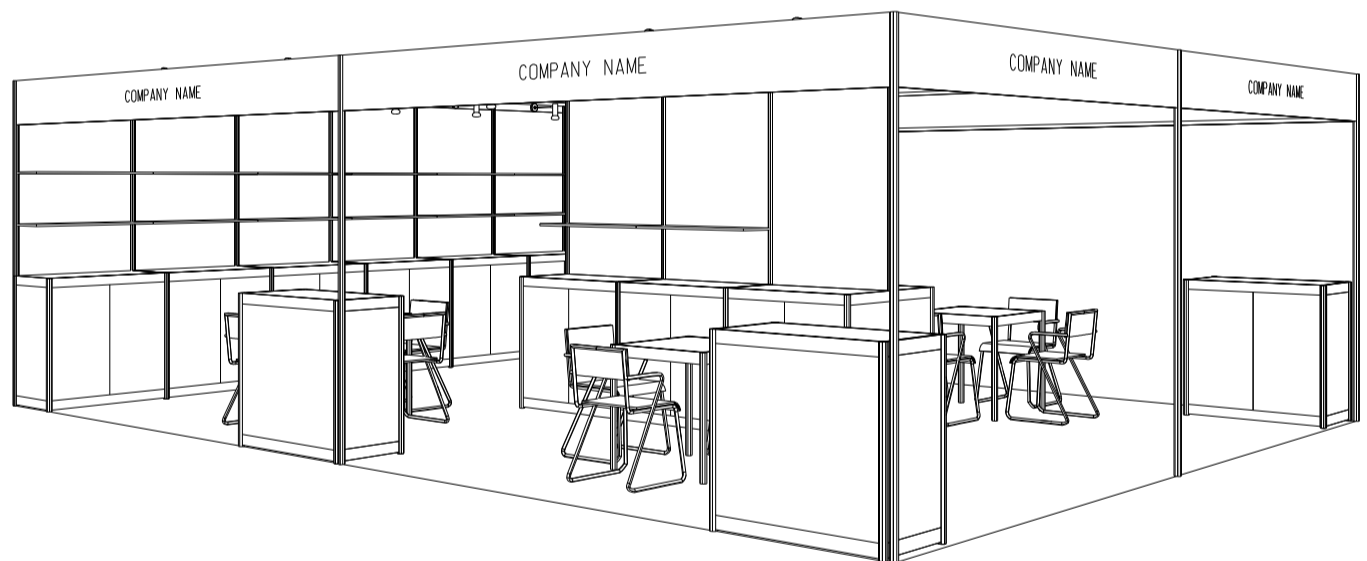

8M x 6M Peninsula Booth

八米乘六米半島攤位

PLAN

PERSPECTIVE

ELEVATION

BOOTH SPECIFICATIONS		QTY.
	LOCKABLE CABINET (1000L x 500W x 1000H mm) 連鎖地櫃	16
	WOODEN DISPLAY SHELF FLAT (2000W X 300D mm) 陳列架	8
	MEETING TABLE (700W x 700D x 750H mm) 正方檯	4
	BLACK LEATHER CHAIR 椅子	16
	13W LED LAMP LONGARMED SPOTLIGHT (YELLOW LIGHT) 13瓦特LED燈膽長臂射燈 (黃光)	24
	500W SOCKET 插座	4
	CEILING BEAM 天花橫樑	11M
	RUBBISH BIN & CARPET (48sqm.) 垃圾桶 & 地毯	

*The Hong Kong Trade Development Council reserves the right to change the configuration if necessary.

*如有需要，香港貿易發展局有權更改攤位結構。